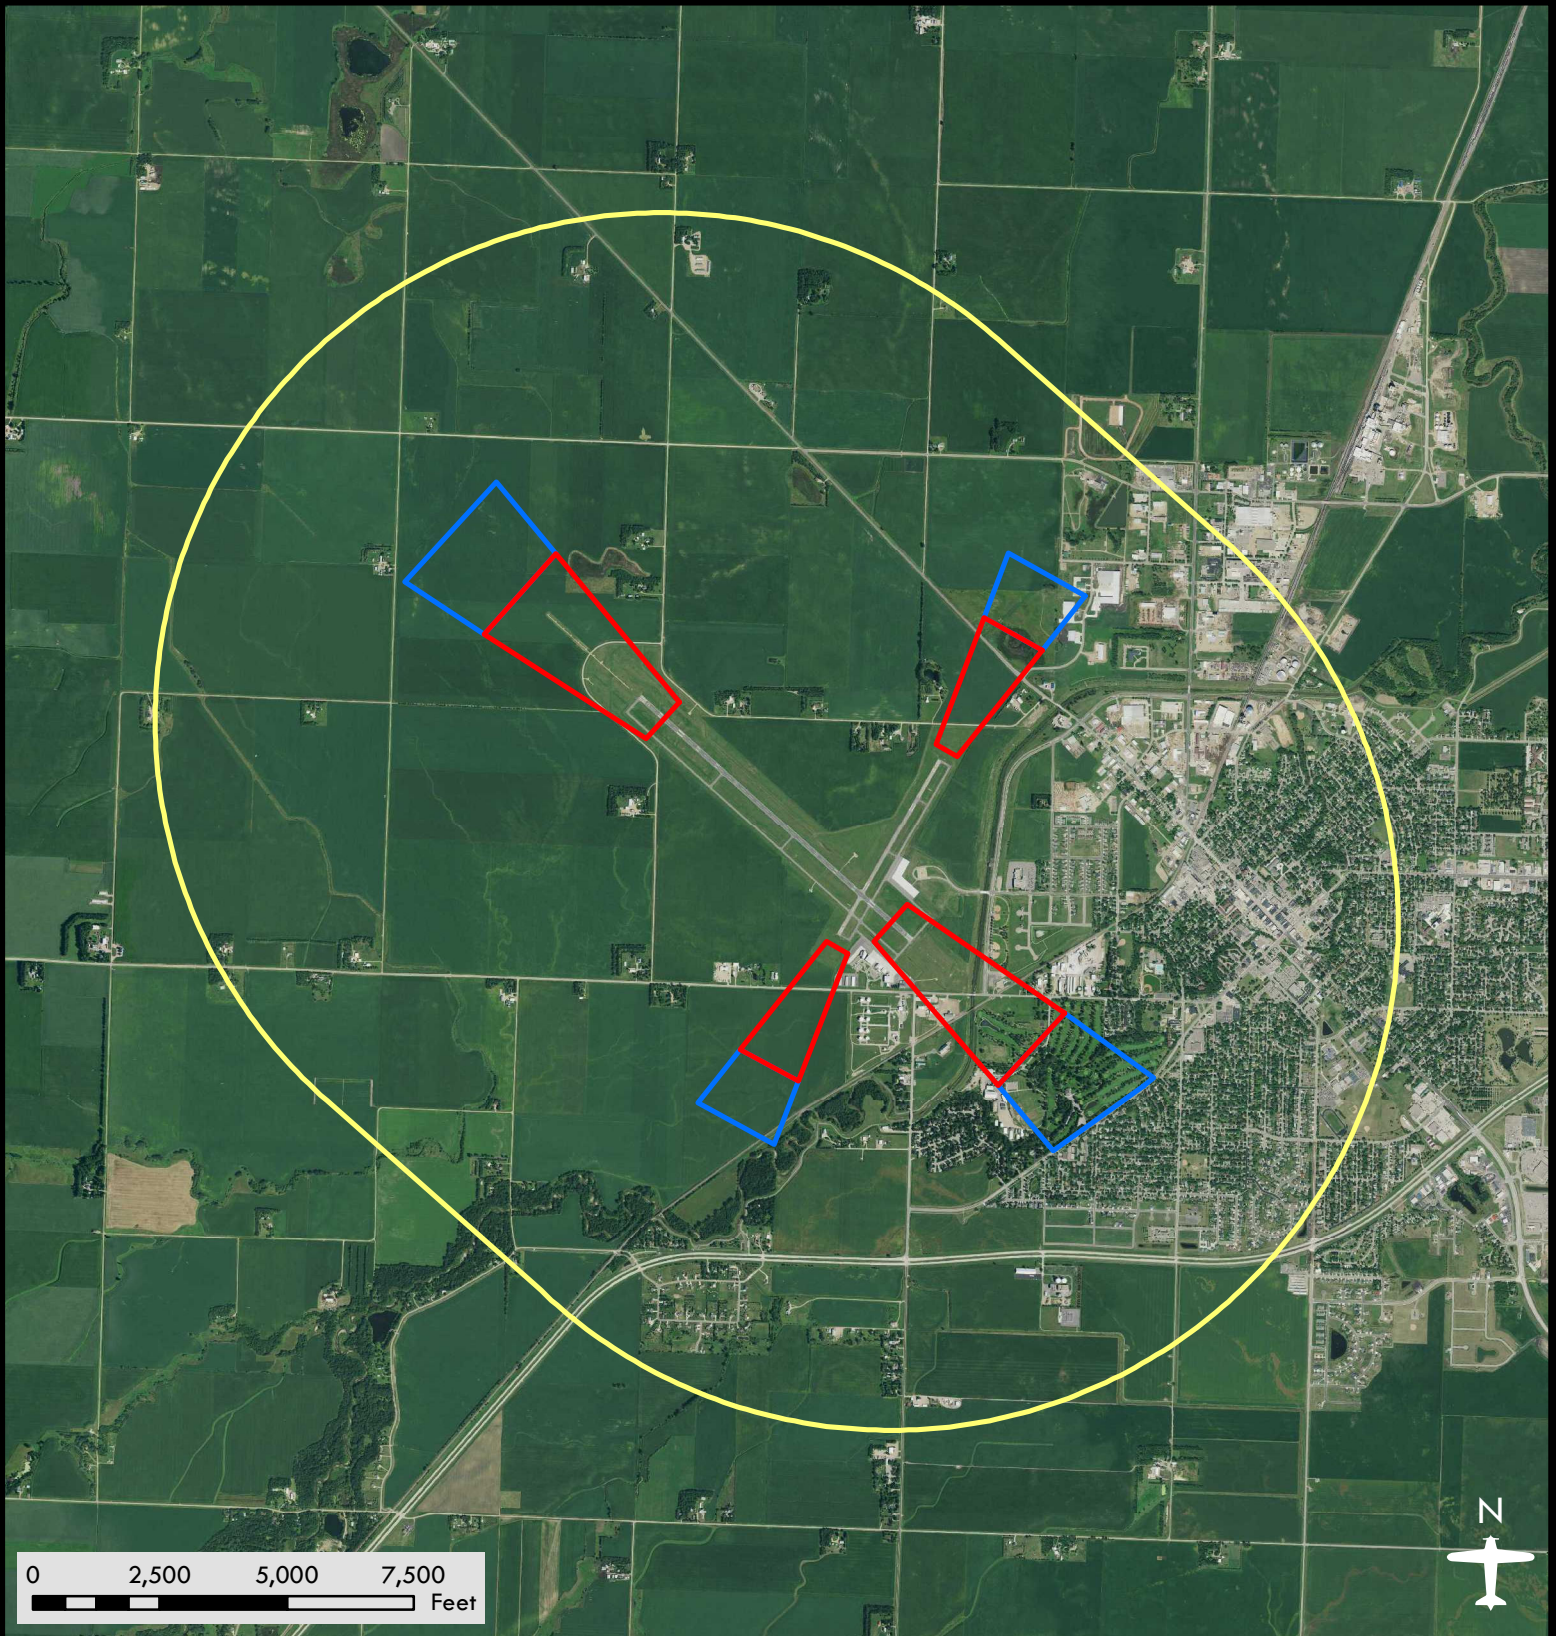

Southwest Minnesota Regional-Marshall/Ryan Field

Airport Safety Zones

Date: 08/08/2018

Legend

-  Zone A
-  Zone B
-  Zone C

DISCLAIMER: This is not an official zoning map. To view the official map and ordinance for this airport, please visit the Airport Zoning Information Warehouse at <https://www.dot.state.mn.us/aero/planning/zoning-warehouse.html>. The State of Minnesota makes no representations or warranties expressed or implied, with respect to the reuse of the data provided herewith regardless of its format or the means of its transmission. There is no guarantee or representation to the user as to the accuracy, currency, suitability, or reliability of this data for any purpose. The user accepts the data "as is." The State of Minnesota assumes no responsibility for loss or damage incurred as a result of any user's reliance on this data. All maps and other material provided herein are protected by copyright. Permission is granted to copy and use the materials herein.